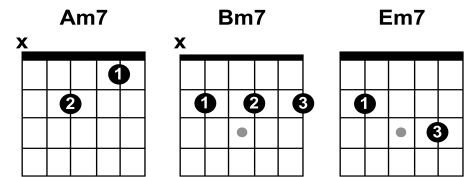

Movin On - Paul Weller

08:26:52 AM 03/04/24

Key: G Notes:

[Intro]
C G

[Verse 1]

C G C G
I got the key to my heart
C G C G
I don't need nothing else
C G C G
I watch the evening sky
C G C G
And its painting itself
C G C G
There's such colors and shade
C G C G
To help my mind reappraise
C G C G
Its simple beauty unfolds
C G C G
It struck me deep in my bones

[Chorus]

Am7 Am7
I'm movin on
Bm7 Bm7
The moment finally has come
Am7 Am7
Like a pebble that's thrown, so deep and unknown
Em7 Em7
So deep in me too, This feeling will do
Am7 Am7 D D
Oh, That I - I'm movin on

[Interlude]

C-G C-G C-G C-G

[Verse 2]

C G C G
I've got love all around
C G C G
I don't need nothing else
C G C G
I watch the evening sky
C G C G
Oh and its painting itself

[Chorus]

Am7 Am7
This feeling's strong
Bm7 Bm7
You have to go and count the cost
Am7 Am7
Thru' the heartaches and pain, thru' the darkness again
Em7 Em7
Til you find yourself back, in the light once again
Am7 Am7 D D
To show - You're movin on

[Interlude]

G D G D G Am [3x]

C-G C-G C-G C-G

[Verse 3]

C G C G
I watch the evening sky
C G C G
And its painting itself

[Chorus]

Am7 Am7
I'm movin on
Bm7 Bm7
The ocean I see in one drop
Am7 Am7
Like a pebble that's thrown, small waves from me grow
Em7 Em7
Into the big picture, to show
Am7 Am7 D D
That I - I'm movin on